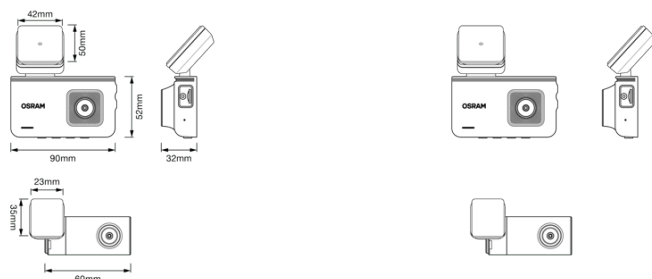

### Physical Attributes & Dimensions

<b>Largo</b>	89.0 mm
<b>Ancho</b>	40.0 mm
<b>Alto</b>	96.0 mm