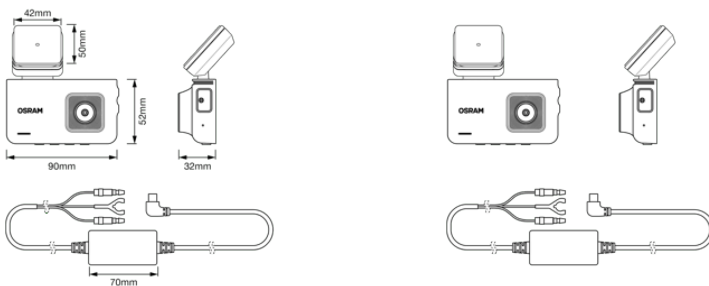

### Physical Attributes & Dimensions

<b>Largo</b>	89.0 mm
<b>Ancho</b>	40.0 mm
<b>Alto</b>	96.0 mm